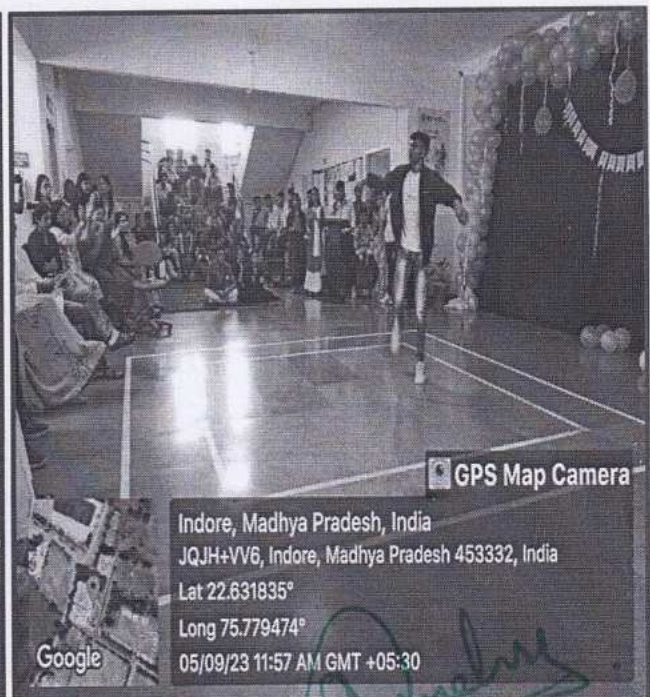

Facilities Available for Cultural Activities

Navsrijan Vithika

[Signature]
Principal
Indore Institute of Management
and Research
Opp. IIM, Pithampur Road!
RAU, INDORE (M.P.)

Indore Institute of Management & Research