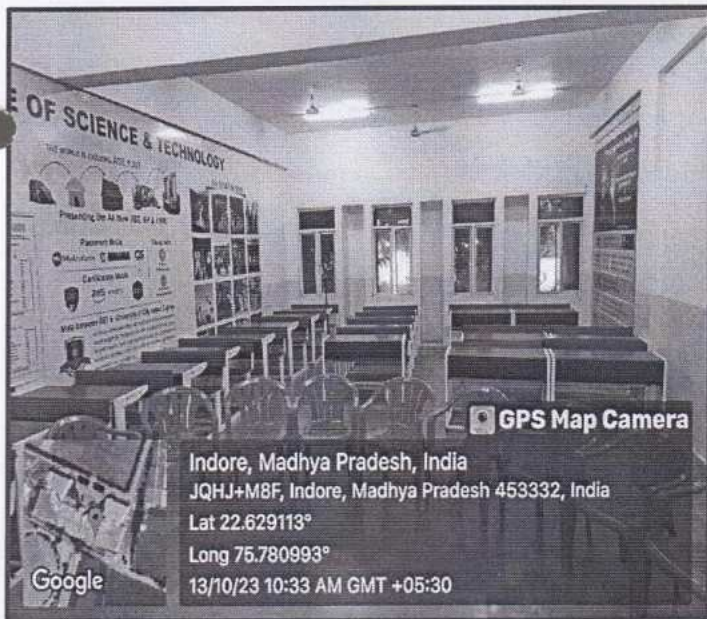

Adesh

Principal
Indore Institute of Management
and Research
Opp. IIM, Pithampur Road,
RAU, INDORE (M.P.)