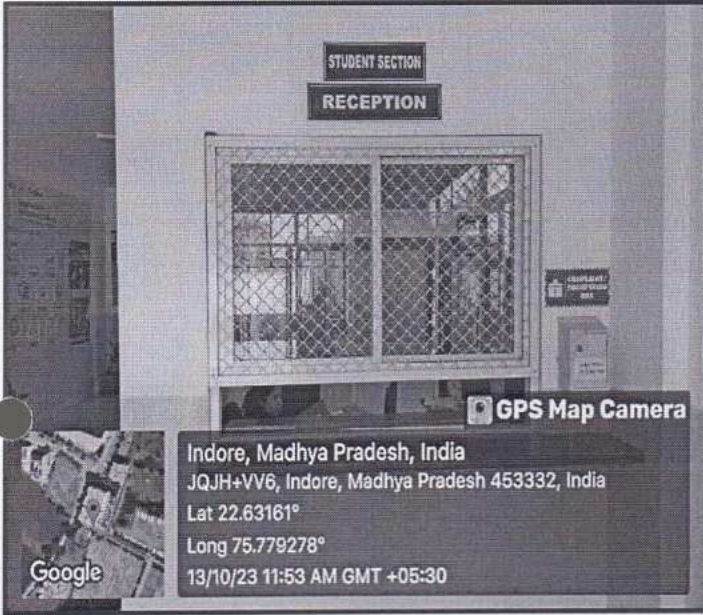

Student Section