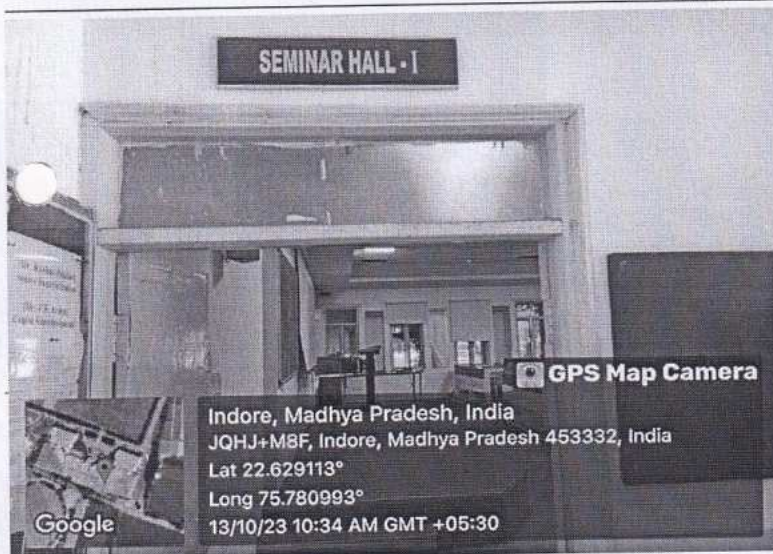

Outer View

Seminar Hall - I

Indore, Madhya Pradesh, India
JQHJ+M8F, Indore, Madhya Pradesh 453332, India
Lat 22.629113°
Long 75.780993°
13/10/23 10:34 AM GMT +05:30