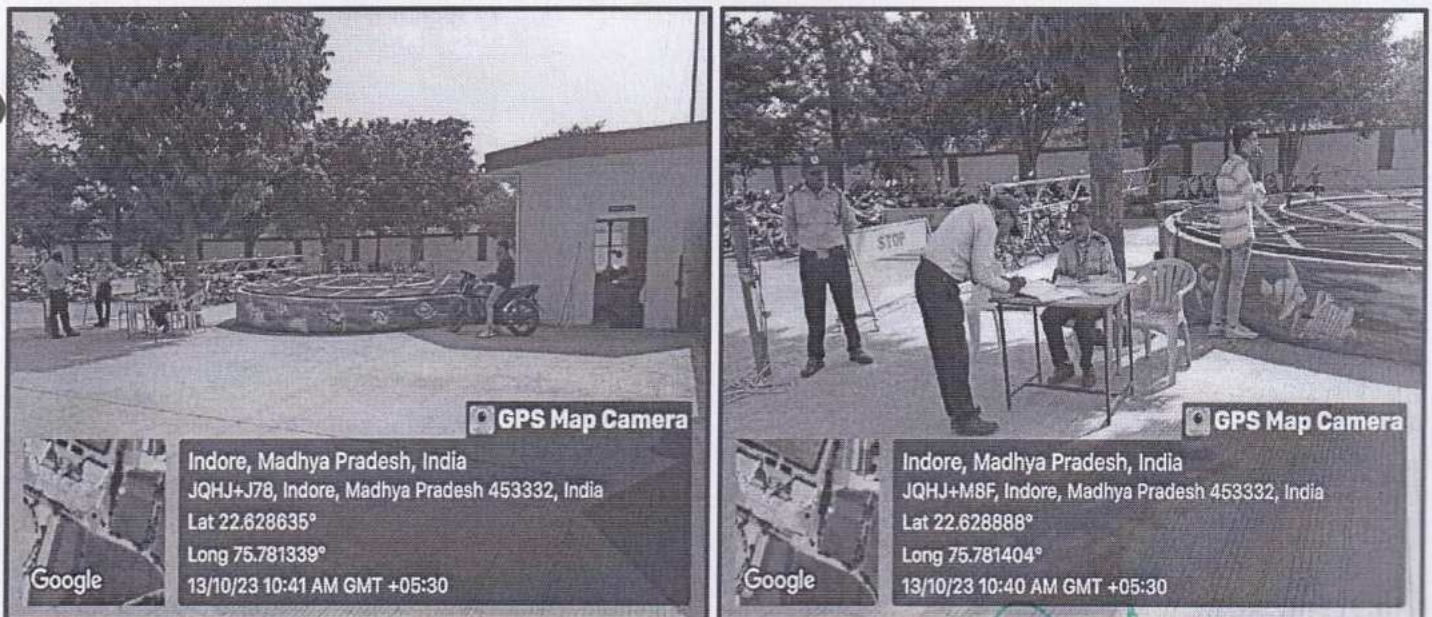

Security CheckPoint

Adesh

Principal
Indore Institute of Management
and Research
Opp. IIM, Pithampur Road,
RAU, INDORE (M.P.)