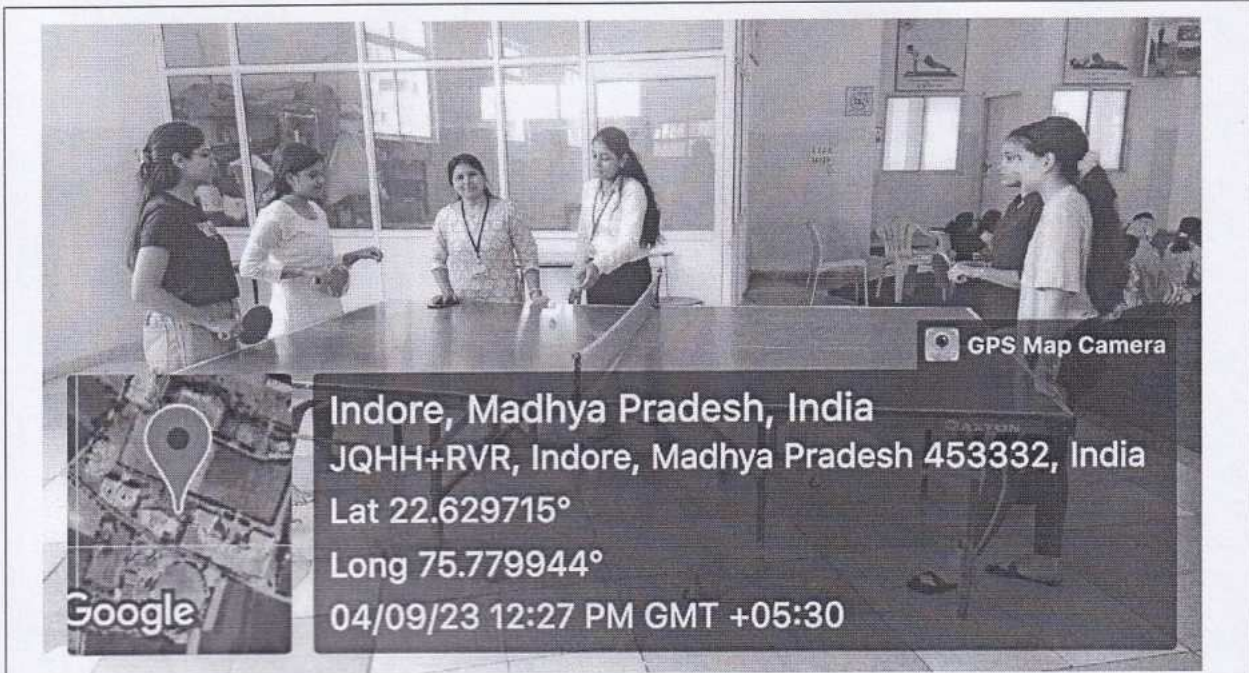

Affiliated to - DAVV(Indore) & Approved by - AICTE(New Delhi)

Table Tennis

Multipurpose Sports Hall

D. Anand

Principal

Indore Institute of Management and Research

Opp. IIM, Pithampur Road,

Indore Institute of Management & Research
 Affiliated to - DAVV(Indore) & Approved by - AICTE(New Delhi)