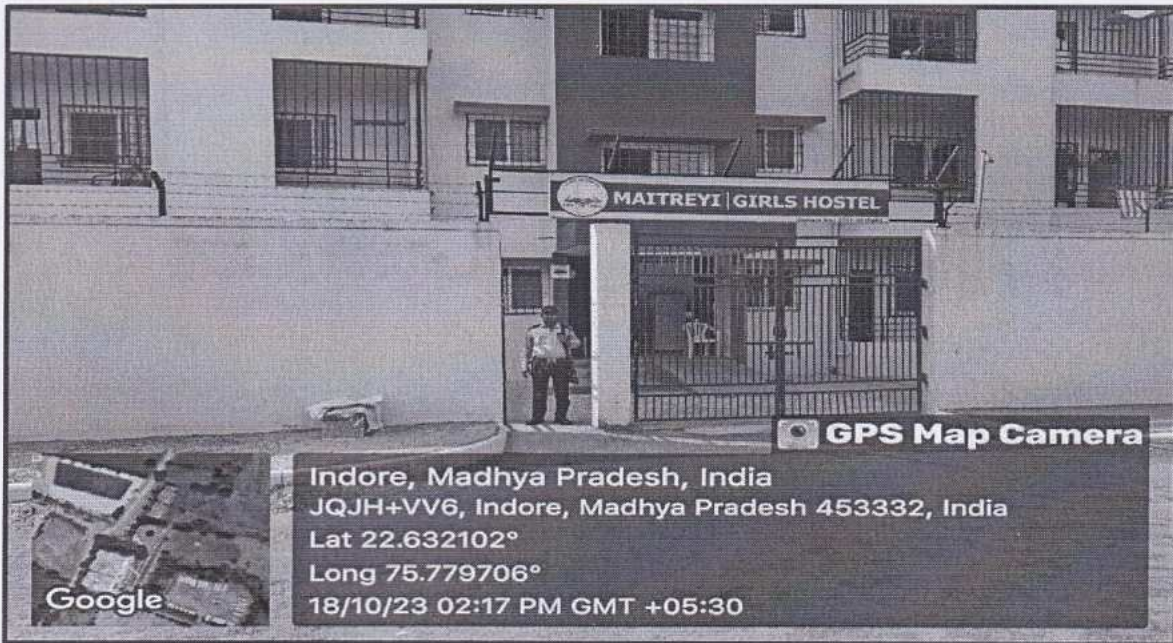

Indore Institute of Management & Research
Affiliated to - DAVV(Indore) & Approved by - AICTE(New Delhi)

Girls Hostel

Raneha

Principal
Indore Institute of Management
and Research
Opp. IIM, Pithampur Road,
BAI, INDORE (M.P.)