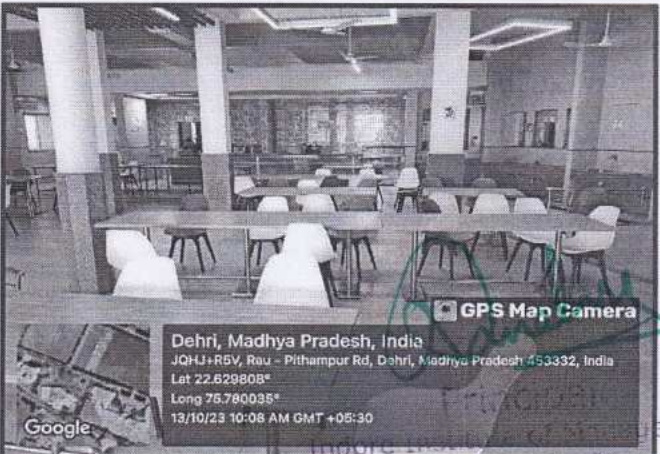

Canteen

and Research
Opp. IIM, Pithampur Road,
RAU, INDORE (M.P.)