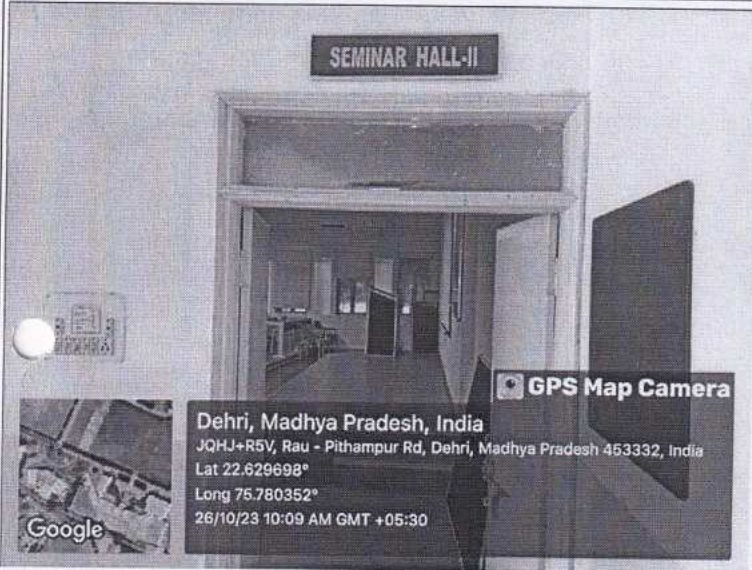

Outer View

Inner View

Principal
Indore Institute of Management
and Research
Opp. IIM, Pithampur Road,
RAU, INDORE (M.P.)

Indore Institute of Management & Research
 Affiliated to - DAVV(Indore) & Approved by - AICTE(New Delhi)

Seminar Hall -II

Outer View

Inner View

Conference Room

Outer View

Inner View

Anand Kumar
Principal
 Indore Institute of Management
 and Research
 Opp. IIM, Pithampur Road,
 RAU, INDORE (M.P.)

Indore Institute of Management & Research
 Affiliated to - DAVV(Indore) & Approved by - AICTE(New Delhi)