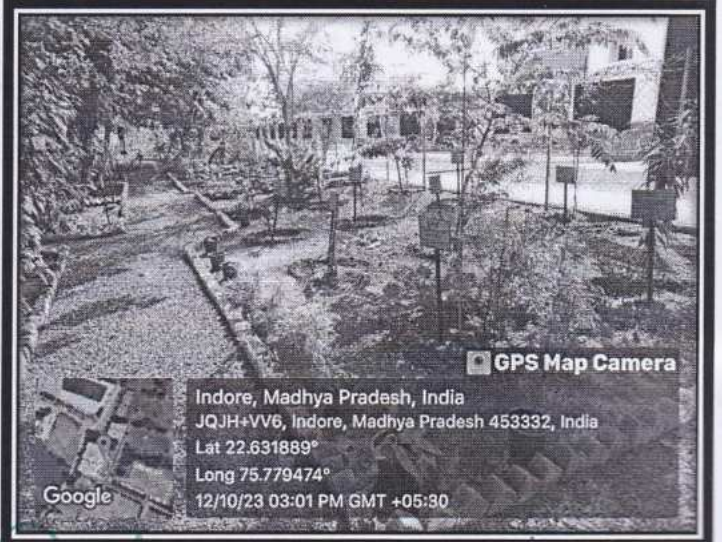

Dhanvantari Garden

Signature

Principal
Indore Institute of Management
and Research
Opp. IIM, Pithampur Road,
RAIL INDORE (M.P.)