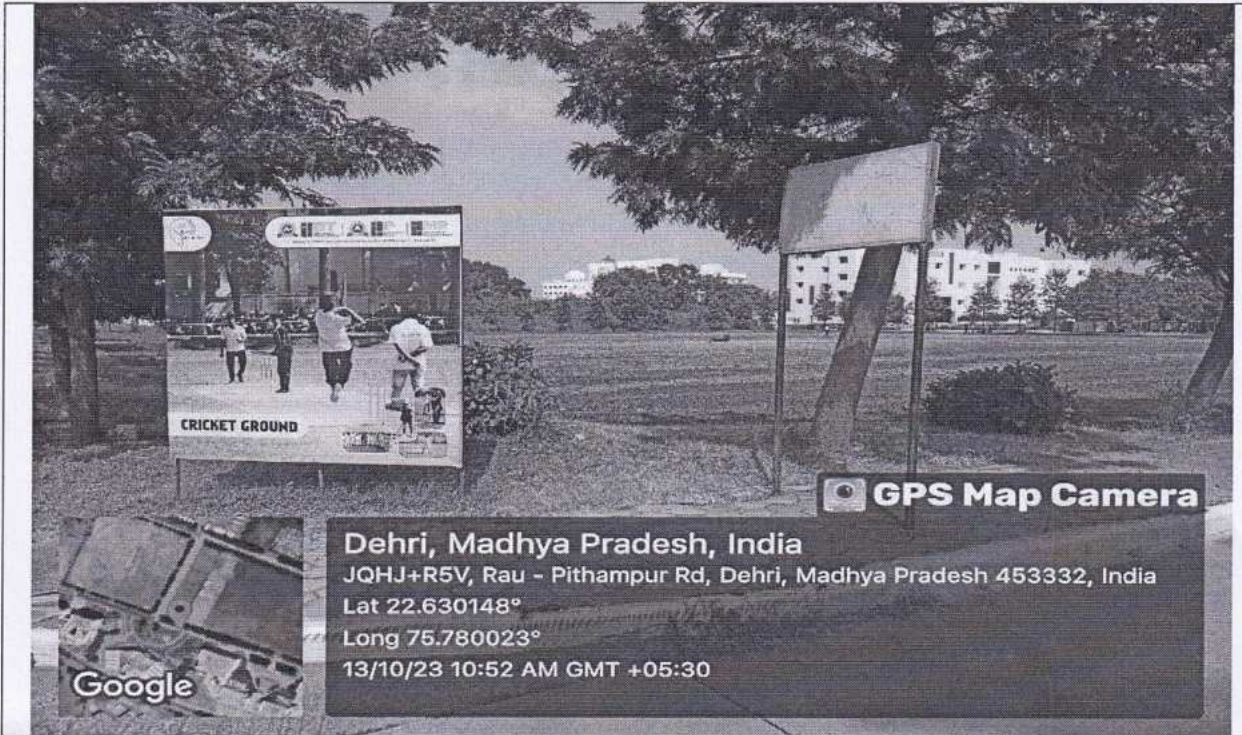

Indore Institute of Management & Research
Affiliated to - DAVV(Indore) & Approved by - AICTE(New Delhi)

Facilities Available for Indoor & Outdoor Sports Activities

Cricket Ground

Football Ground

[Handwritten Signature]

Principal
Indore Institute of Management and Research
Opp. IIM, Pithampur Road,
RAU, INDORE (M.P.)