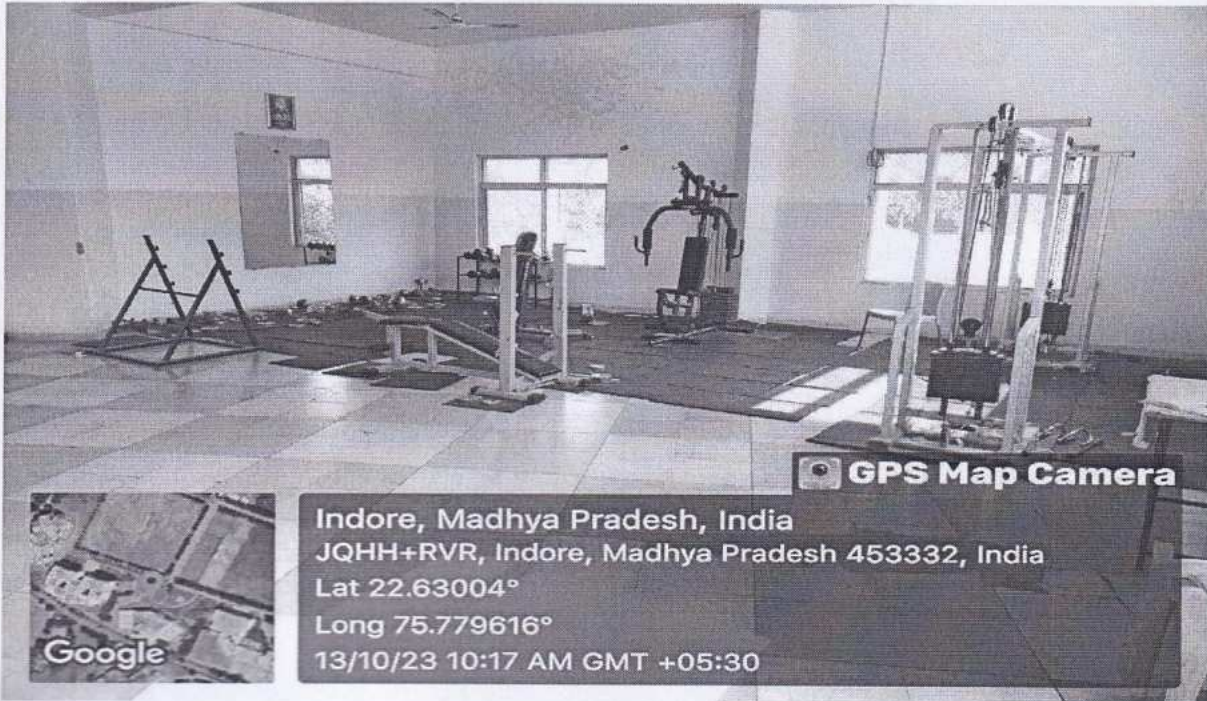

Facilities Available for Gymnasium