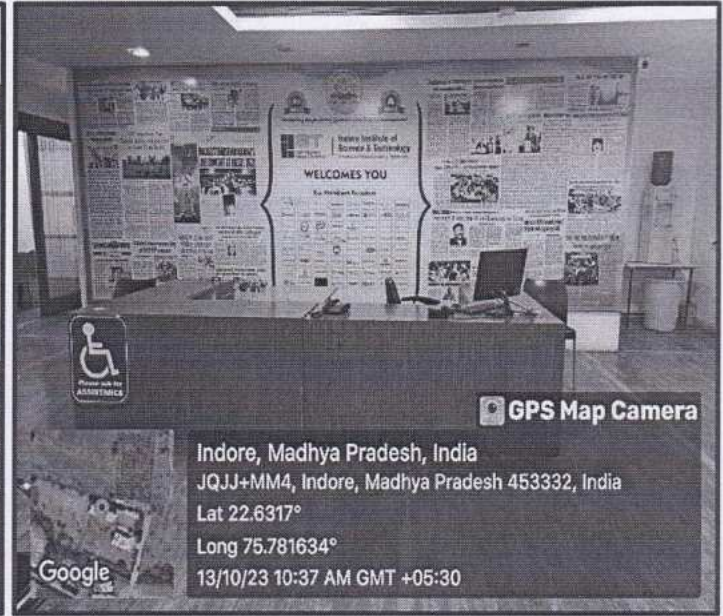

Student Development Cell (SDC)

Career Counseling Hall