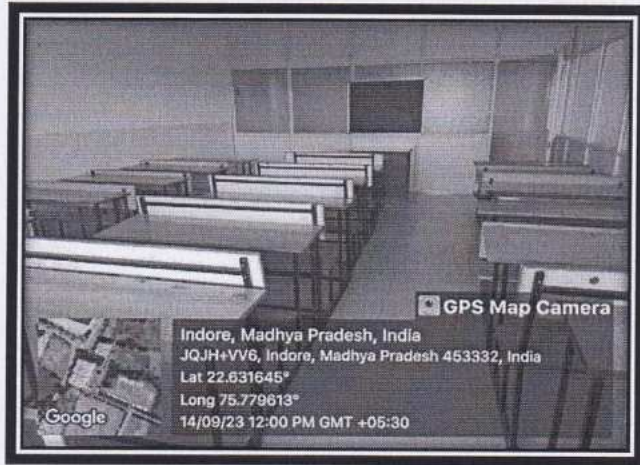

Tutorial Room

Principal
Indore Institute of Management
and Research
Opp. IIM, Pithampur Road,
RAU, INDORE (M.P.)