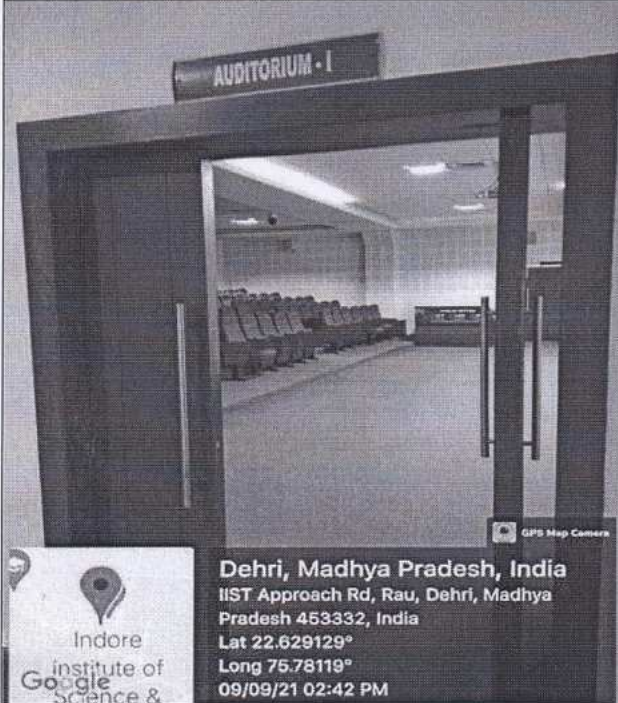

Indore Institute of Management & Research

Affiliated to - DAVV(Indore) & Approved by - AICTE(New Delhi)

Auditorium - I

Dehri, Madhya Pradesh, India
IIST Approach Rd, Rau, Dehri, Madhya Pradesh 453332, India
Lat 22.629129°
Long 75.78119°
09/09/21 02:42 PM

Outer View