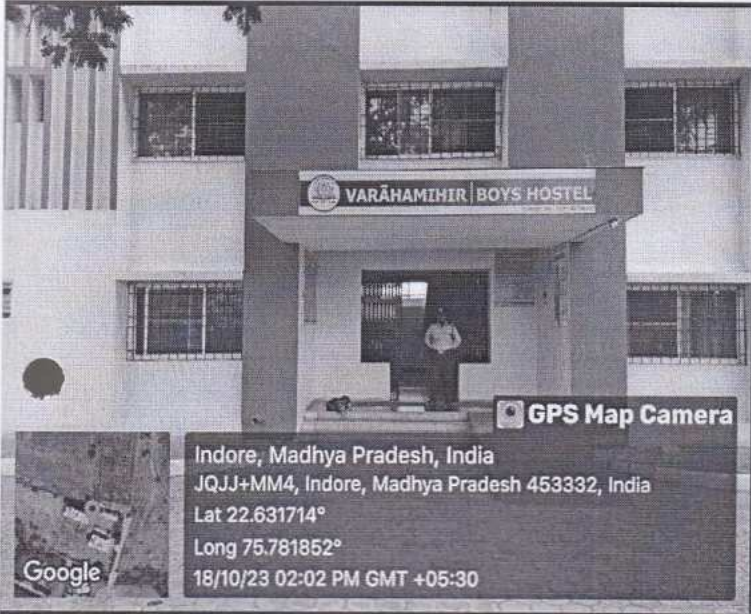

Indore Institute of Management & Research

Affiliated to - DAVV(Indore) & Approved by - AICTE(New Delhi)

Boys Hostel

GPS Map Camera

Indore, Madhya Pradesh, India
JQJJ+MM4, Indore, Madhya Pradesh 453332, India
Lat 22.631714°
Long 75.781852°
18/10/23 02:02 PM GMT +05:30

Google