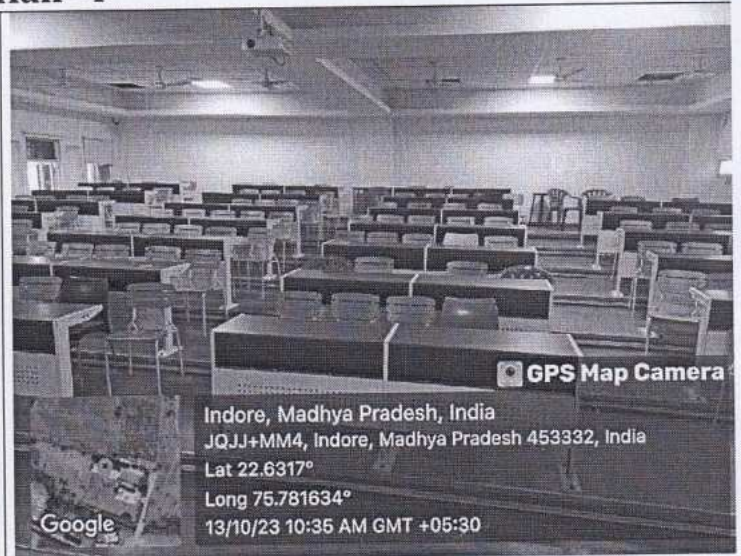

Indore, Madhya Pradesh, India
JQJJ+MM4, Indore, Madhya Pradesh 453332, India
Lat 22.6317°
Long 75.781634°
13/10/23 10:35 AM GMT +05:30

Inner View