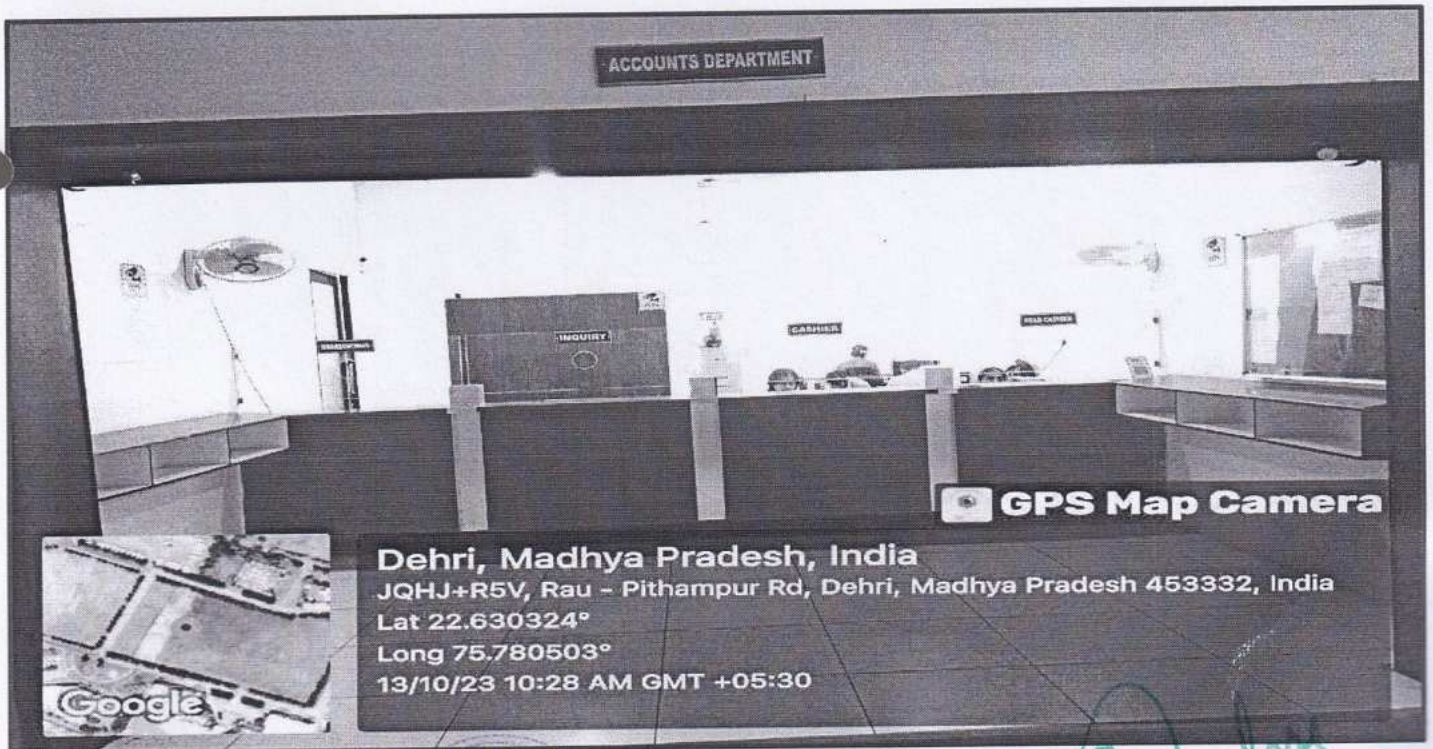

Accounts Section

Adarsh
Principal
Indore Institute of Management
and Research
Opp. IIM, Pithampur Road.
INDIA