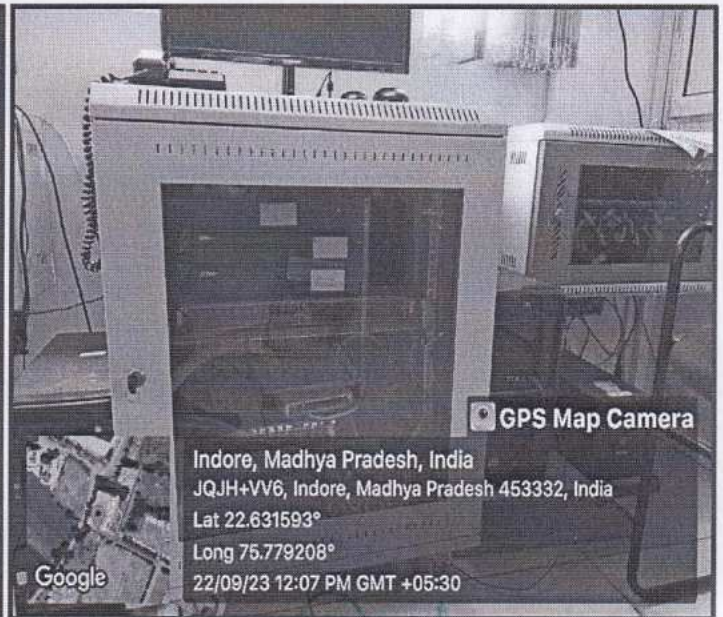

Server Room

Adesh

Principal
Indore Institute of Management
and Research
Opp. IIM, Pithampur Road,
RAU, INDORE (M.P.)