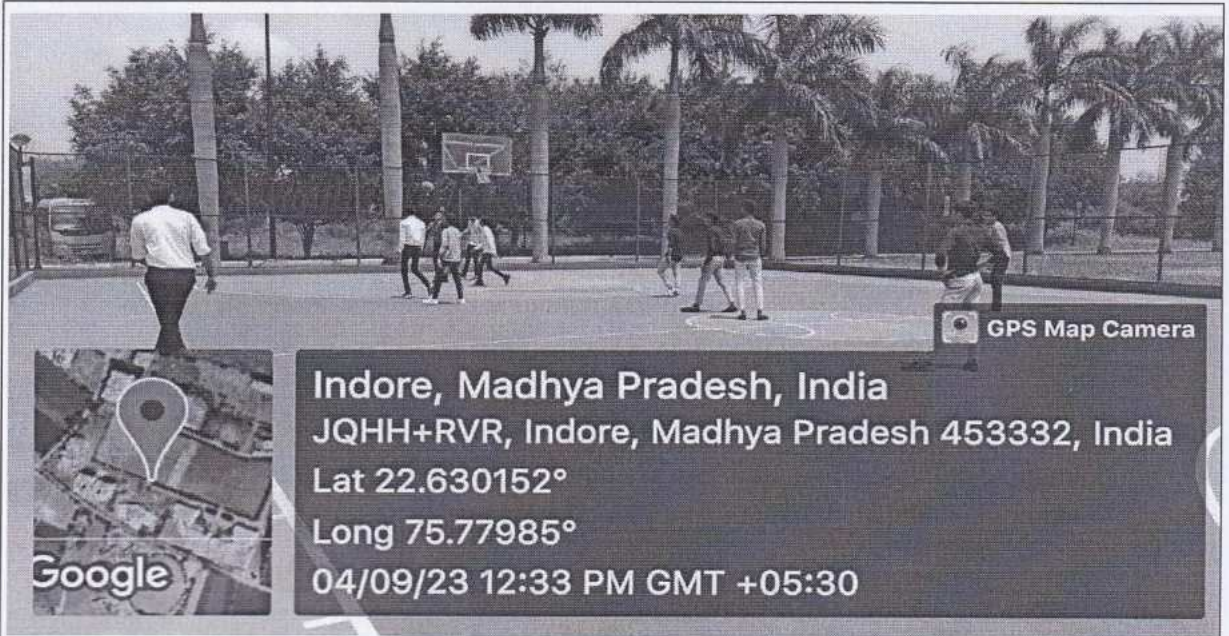

Indore Institute of Management & Research

Affiliated to - DAVV(Indore) & Approved by - AICTE(New Delhi)

Indore, Madhya Pradesh, India
JQHH+RVR, Indore, Madhya Pradesh 453332, India
Lat 22.630152°
Long 75.77985°
04/09/23 12:33 PM GMT +05:30

Dehri, Madhya Pradesh, India
JQHJ+R5V, Rau - Pithampur Rd, Dehri, Madhya Pradesh 453332, India
Lat 22.630125°
Long 75.780201°
13/10/23 10:21 AM GMT +05:30

Volley Ball Court

Principal
Indore Institute of Management
and Research
Opp. IIM, Pithampur Road,
INDORE (M.P.)