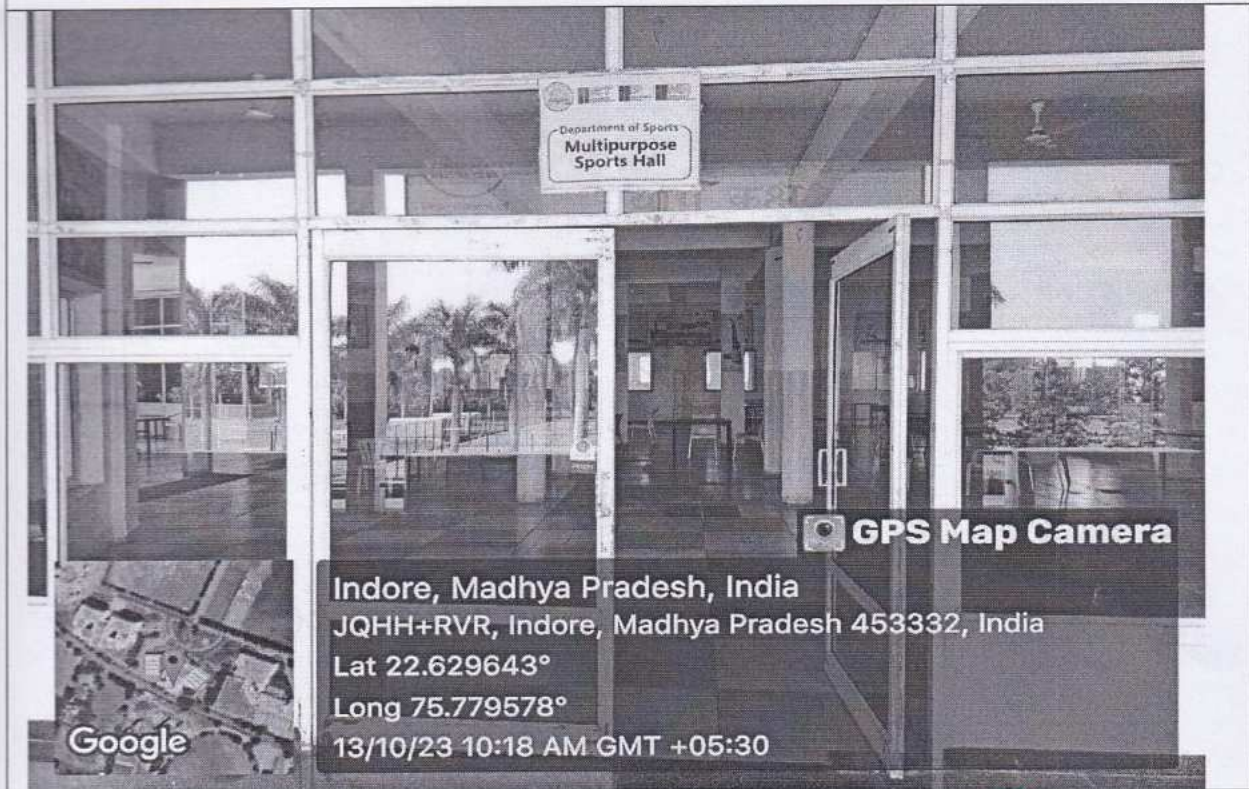

Table Tennis