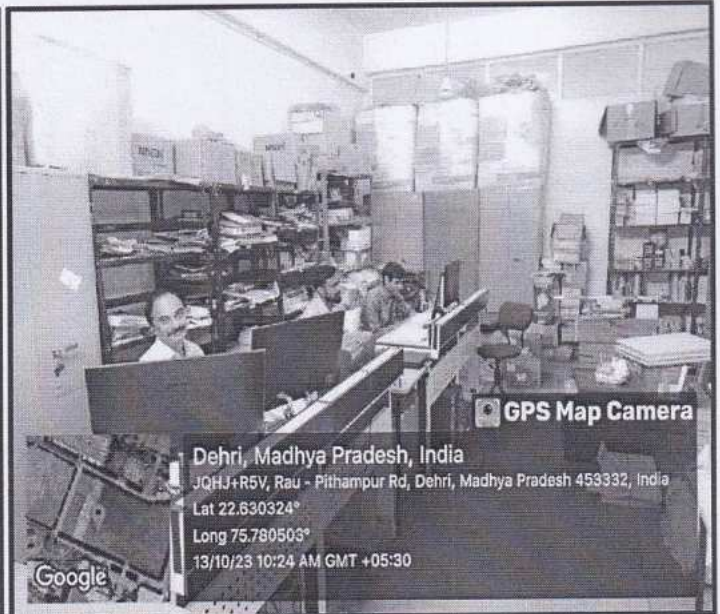

Central Store Section