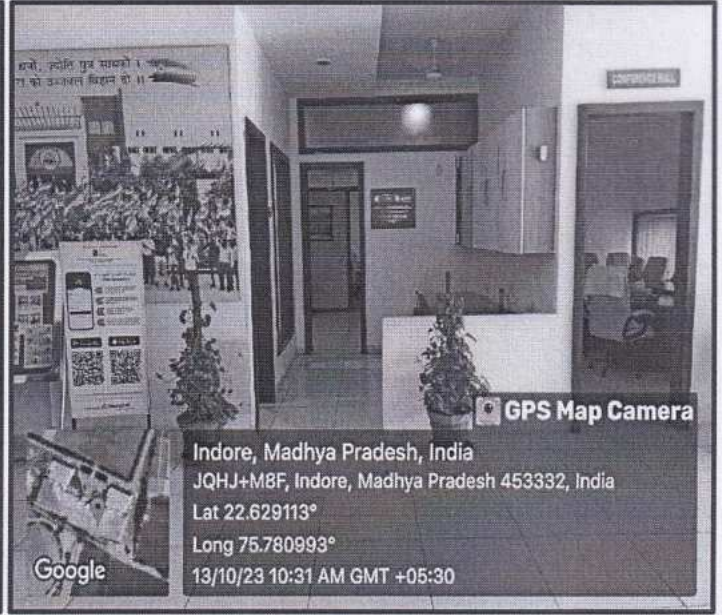

Director Office