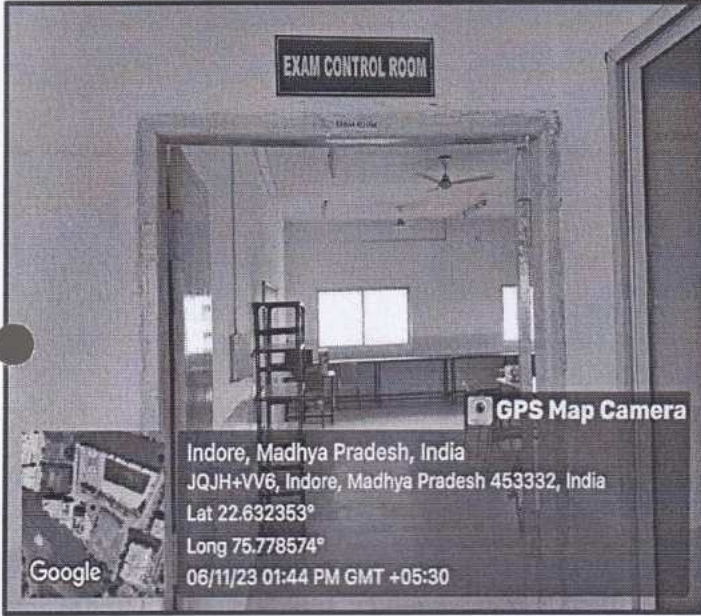

Examination Section