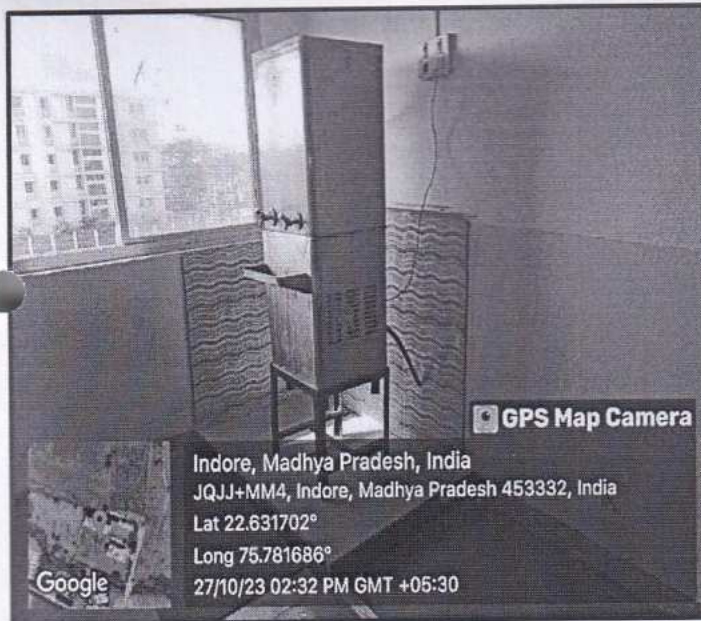

Examination Section

Server Room

Adesh

Principal
Indore Institute of Management
and Research
Opp. IIM, Pithampur Road,
RAU, INDORE (M.P.)

Drinking Water

Ranjana
Principal
Indore Institute of Management
and Research
Opp. IIM, Pithampur Road,
RAU, INDORE (M.P.)