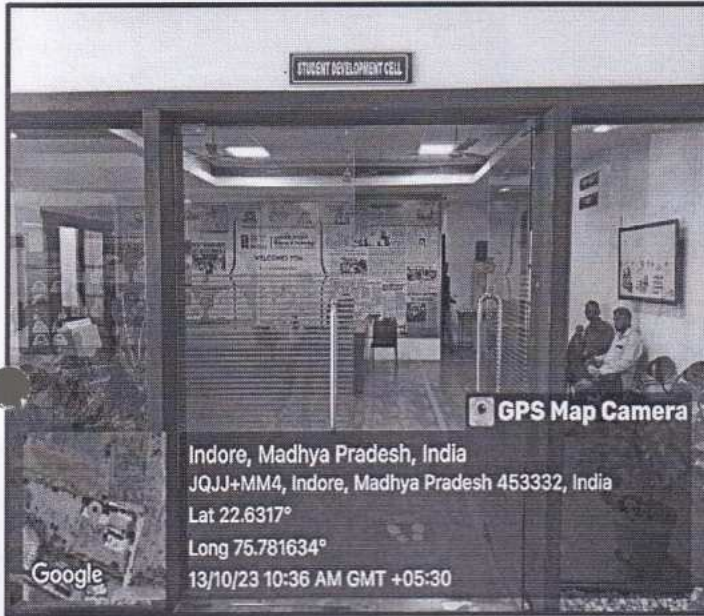

Student Development Cell (SDC)

Career Counseling Hall