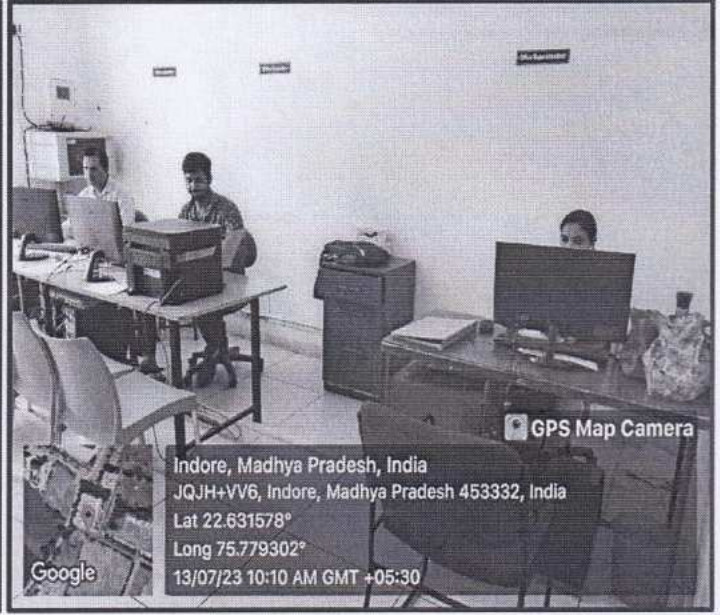

Student Section