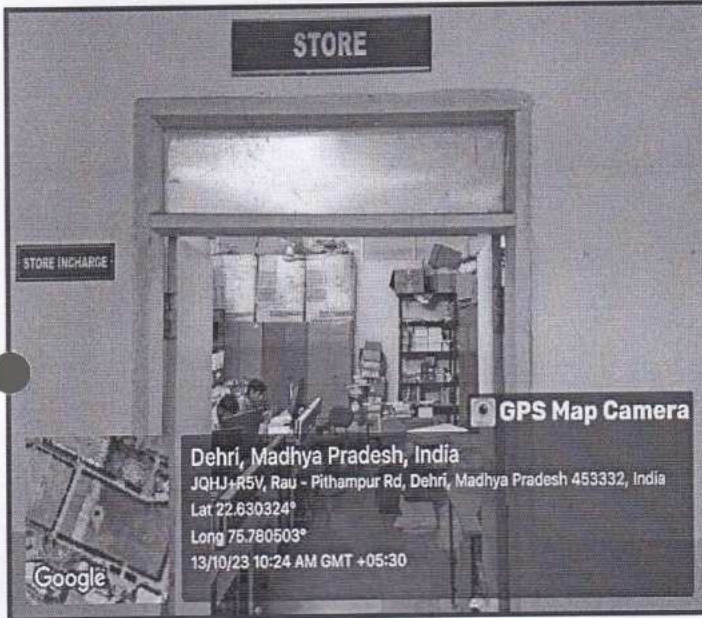

Central Store Section