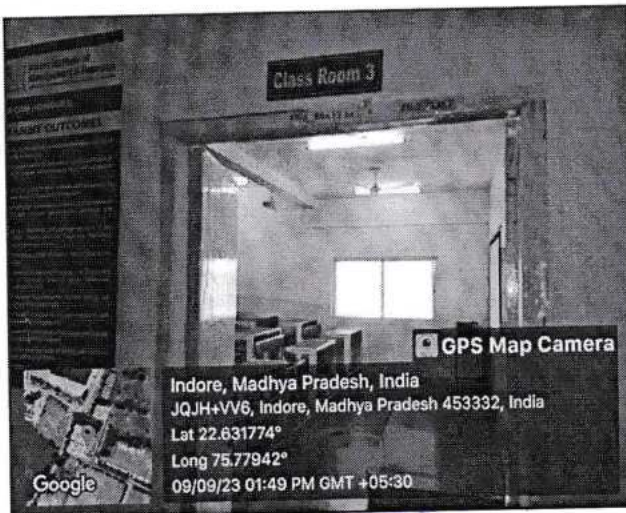

Indore Institute of Management & Research
Affiliated to - DAVV(Indore) & Approved by - AICTE(New Delhi)

Geotagged Photos

Principal
Principal
Indore Institute of Management
and Research
Opp. IIM, Pithampur Road,
RAU, INDORE (M.P.)