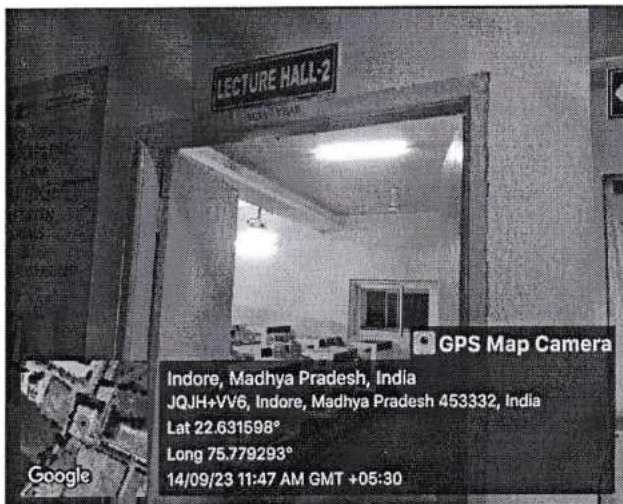

Indore, Madhya Pradesh, India
JQJH+VV6, Indore, Madhya Pradesh 453332, India
Lat 22.631598°
Long 75.779293°
14/09/23 11:47 AM GMT +05:30