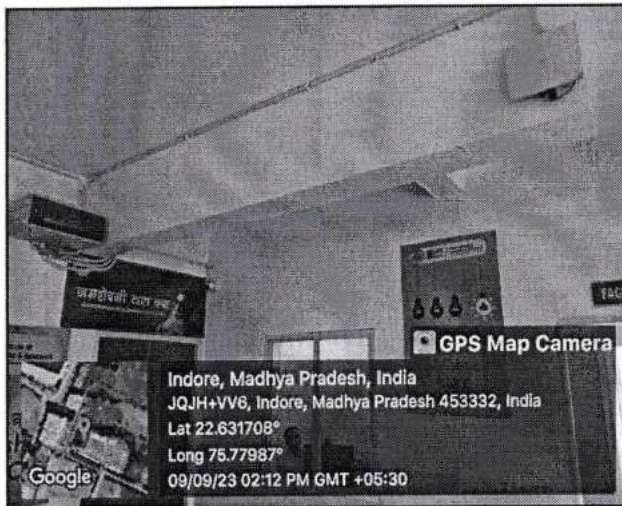

Indore Institute of Management & Research
Affiliated to - DAVV(Indore) & Approved by - AICTE(New Delhi)

Campus-wide ICT Support Systems

[Signature]
Principal
Indore Institute of Management
and Research
Opp. IIM, Pithampur Road,