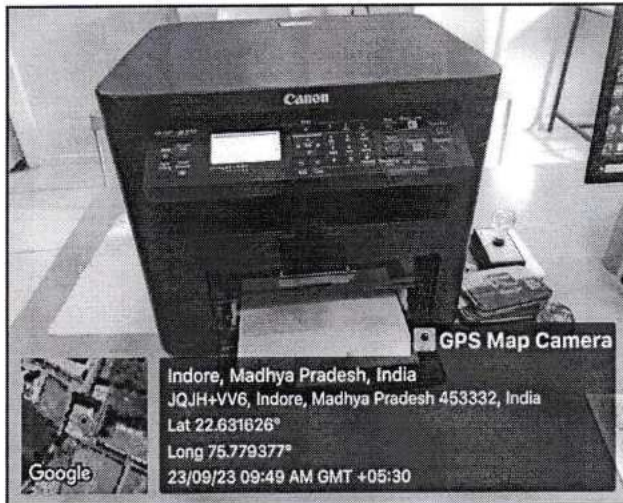

Indore Institute of Management & Research

Affiliated to - DAVV(Indore) & Approved by - AICTE(New Delhi)

Anshu
Principal
Indore Institute of Management
and Research
Opp. IIM, Pithampur Road,
RAIL, INDORE (M.P.)