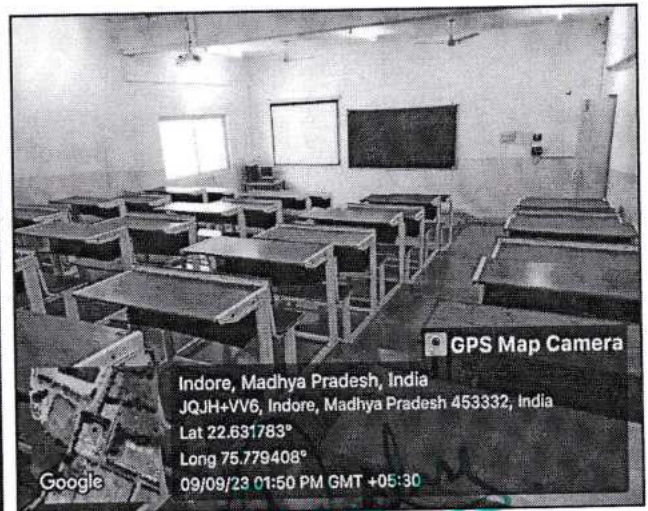

Indore Institute of Management & Research
Affiliated to - DAVV(Indore) & Approved by - AICTE(New Delhi)

Geotagged Photos

Principal
Principal
Indore Institute of Management
and Research
Opp. IIM, Pithampur Road,
RAU, INDORE (M.P.)