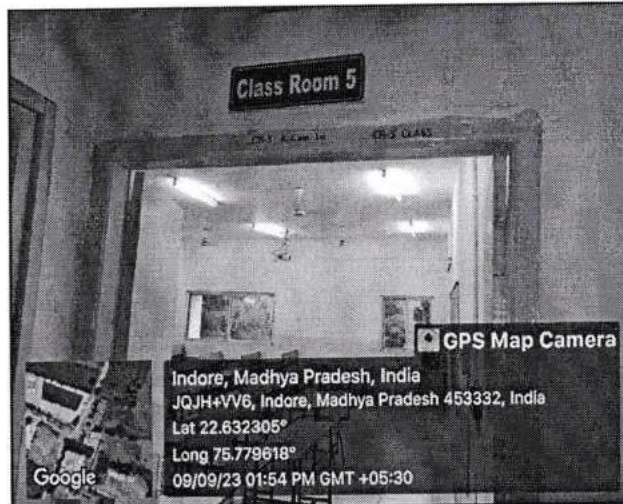

Indore, Madhya Pradesh, India
JQJH+VV6, Indore, Madhya Pradesh 453332, India
Lat 22.632305°
Long 75.779618°
09/09/23 01:54 PM GMT +05:30