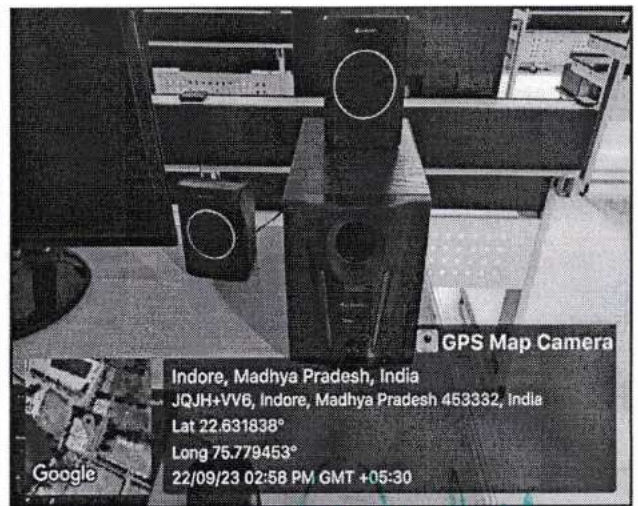

Indore Institute of Management & Research

Indore Institute of Management & Research

Affiliated to - DAVV(Indore) & Approved by - AICTE(New Delhi)

Adesh

Principal
Indore Institute of Management and Research
Opp. IIM, Pithampur Road,
INDORE (M.P.)