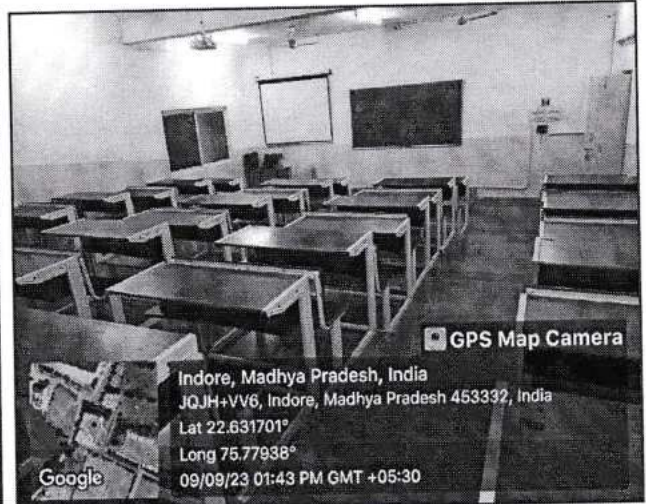

Indore Institute of Management & Research
Affiliated to - DAVV(Indore) & Approved by - AICTE(New Delhi)

Geotagged Photos

Principal
Principal
Indore Institute of Management
and Research
Opp. IIM, Pithampur Road,
RAU, INDORE (M.P.)