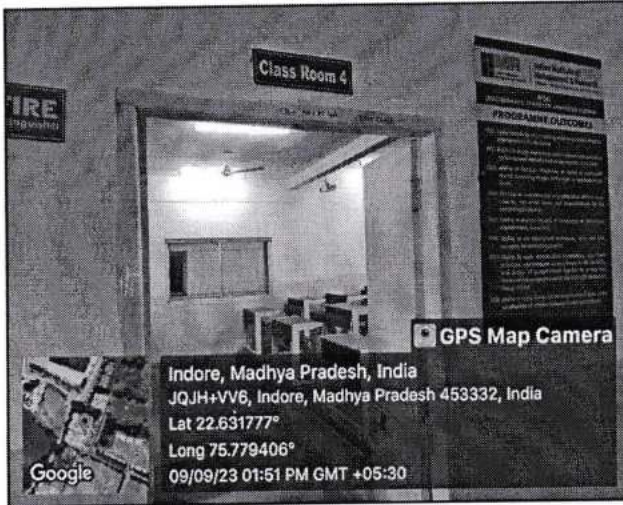

Geotagged Photos

Principal
Principal
 Indore Institute of Management
 and Research
 Opp. IIM, Pithampur Road,
 RAU, INDORE (M.P.)

Indore Institute of Management & Research

Affiliated to - DAVV(Indore) & Approved by - AICTE(New Delhi)