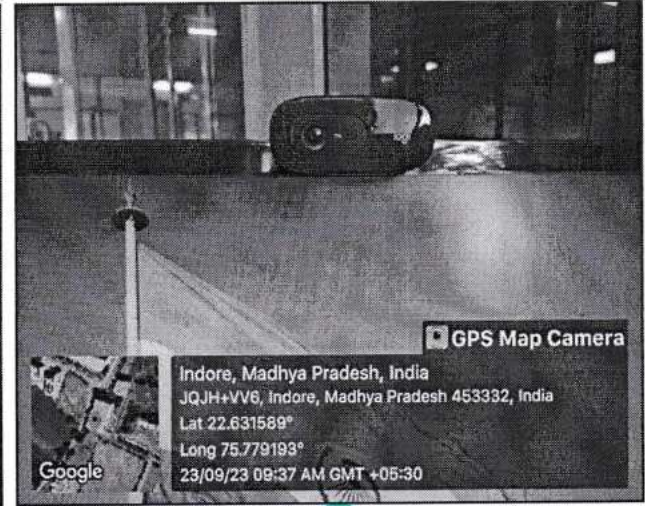

GPS Map Camera

Indore, Madhya Pradesh, India
JQJH+VV6, Indore, Madhya Pradesh 453332, India
Lat 22.631589°
Long 75.779193°
23/09/23 09:37 AM GMT +05:30

Google