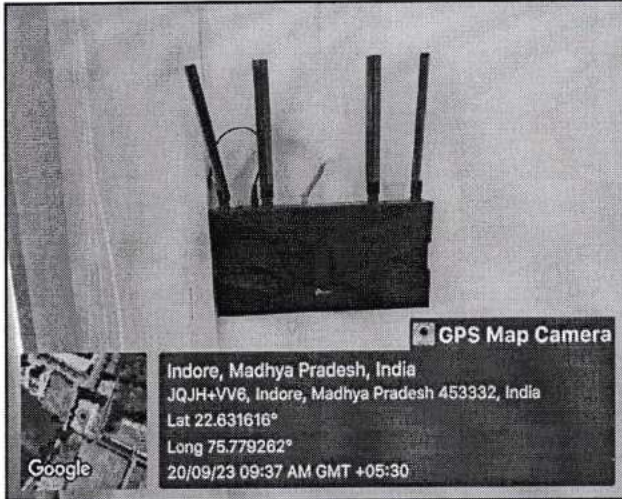

Indore Institute of Management & Research
Affiliated to - DAVV(Indore) & Approved by - AICTE(New Delhi)

Campus-wide ICT Support Systems

[Signature]
Principal
Indore Institute of Management
and Research
Opp. IIM, Pithampur Road,