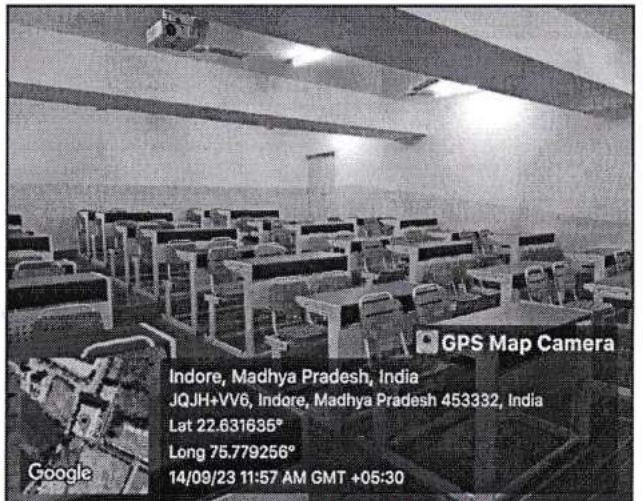

GPS Map Camera

Indore, Madhya Pradesh, India
JQJH+VV6, Indore, Madhya Pradesh 453332, India
Lat 22.631635°
Long 75.779256°
14/09/23 11:57 AM GMT +05:30

Google