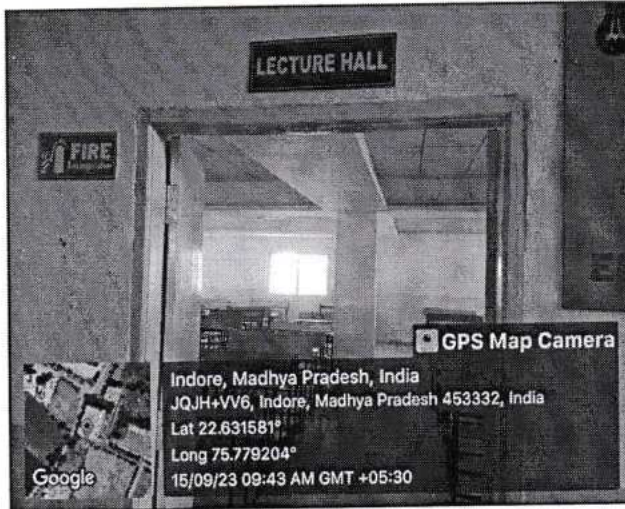

Indore Institute of Management & Research
Affiliated to - DAVV(Indore) & Approved by - AICTE(New Delhi)

Adarsh

Principal
Indore Institute of Management
and Research
Opp. IIM, Pithampur Road,
RAU, INDORE (M.P.)