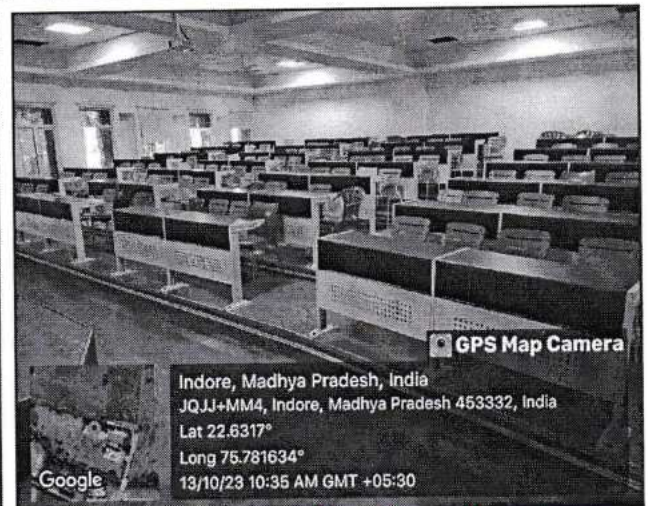

Google

Adesh

Principal

Indore Institute of Management and Research

Opp. IIM, Pithampur Road, RAU, INDORE (M.P.)

Indore Institute of Management & Research
 Affiliated to - DAVV(Indore) & Approved by - AICTE(New Delhi)