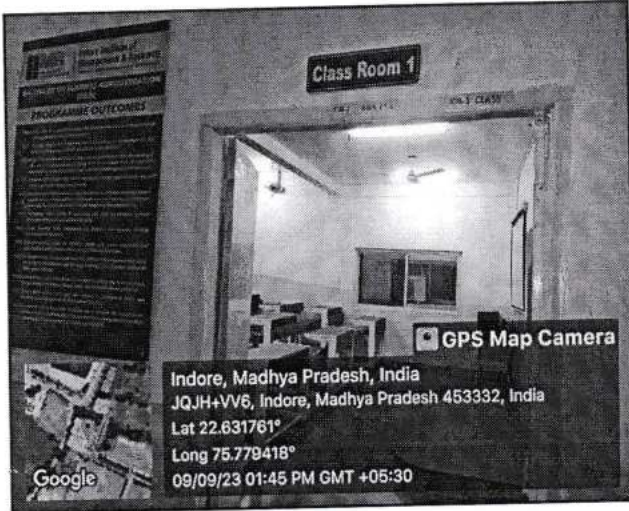

Indore Institute of Management & Research
Affiliated to - DAVV(Indore) & Approved by - AICTE(New Delhi)

Geotagged Photos

Principal
Principal
Indore Institute of Management
and Research
Opp. IIM, Pithampur Road,
RAU, INDORE (M.P.)