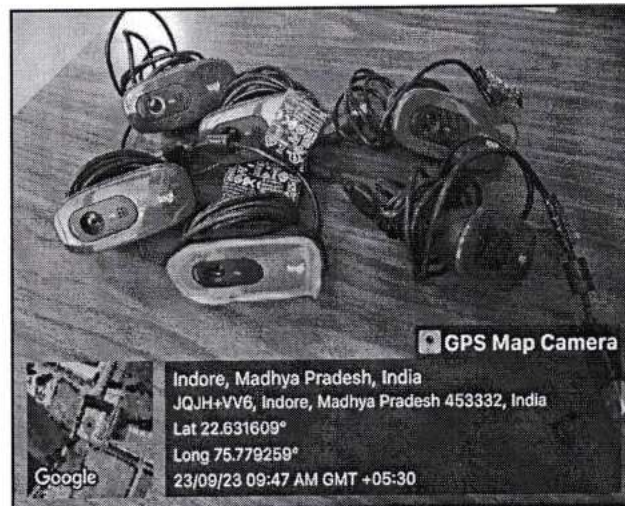

GPS Map Camera

Indore, Madhya Pradesh, India
JQJH+VV6, Indore, Madhya Pradesh 453332, India
Lat 22.631609°
Long 75.779259°
23/09/23 09:47 AM GMT +05:30

Google