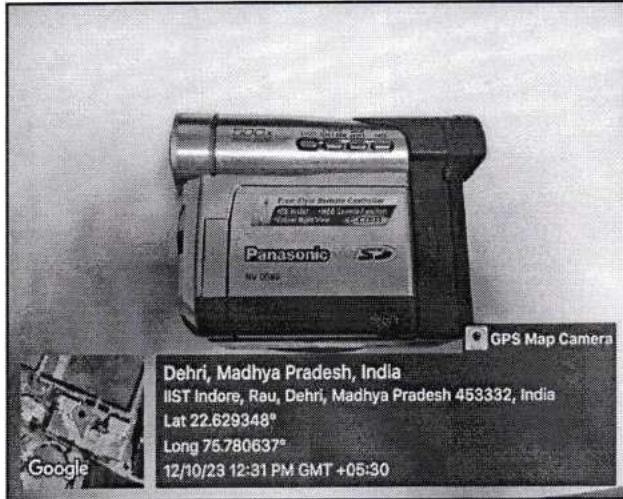

Indore Institute of Management & Research

Affiliated to - DAVV(Indore) & Approved by - AICTE(New Delhi)

Anshu
Principal
Indore Institute of Management
and Research
Opp. IIM, Pithampur Road,
RAIL, INDORE (M.P.)