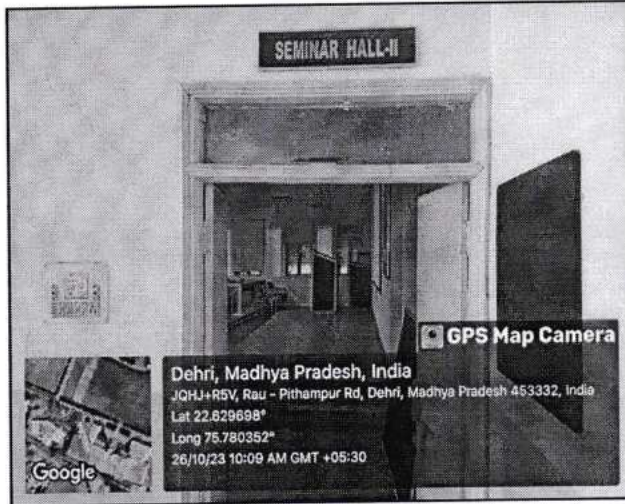

Indore Institute of Management & Research

Affiliated to - DAVV(Indore) & Approved by - AICTE(New Delhi)

Dehri, Madhya Pradesh, India
JQHJ+RSV, Rau - Pithampur Rd, Dehri, Madhya Pradesh 453332, India
Lat 22.629898°
Long 75.780352°
26/10/23 10:09 AM GMT +05:30