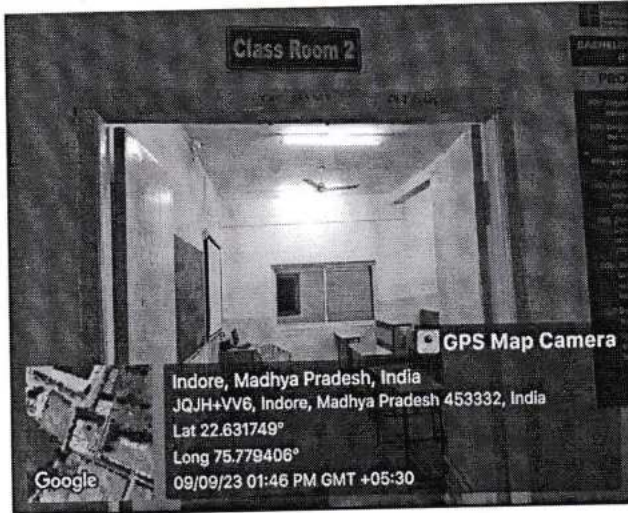

Indore Institute of Management & Research
Affiliated to - DAVV(Indore) & Approved by - AICTE(New Delhi)

Geotagged Photos

Principal
Principal
Indore Institute of Management
and Research
Opp. IIM, Pithampur Road,
RAU, INDORE (M.P.)