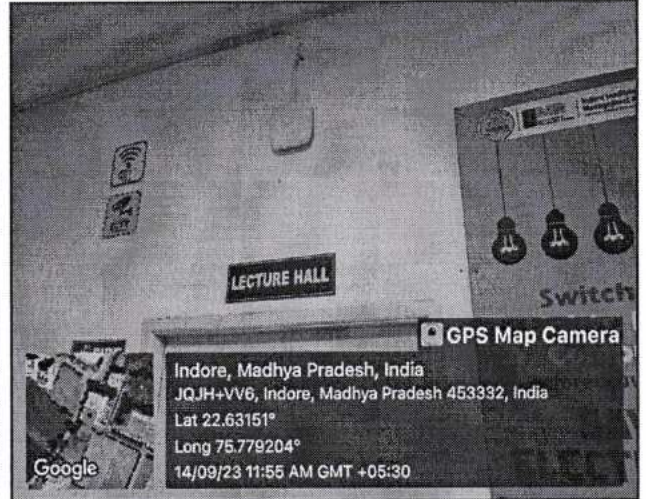

Indore Institute of Management & Research
Affiliated to - DAVV(Indore) & Approved by - AICTE(New Delhi)

Campus-wide ICT Support Systems

[Signature]
Principal
Indore Institute of Management
and Research
Opp. IIM, Pithampur Road,