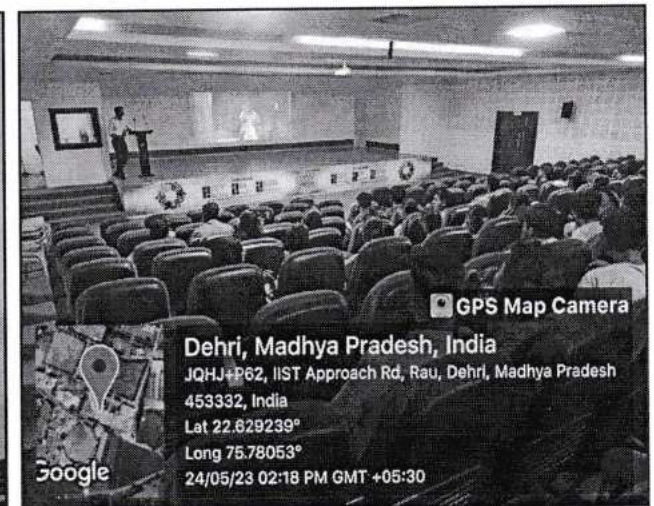

Dehri, Madhya Pradesh, India
JQHJ+P62, IIST Approach Rd, Rau, Dehri, Madhya Pradesh 453332, India
Lat 22.829239°
Long 75.78053°
24/05/23 02:18 PM GMT +05:30