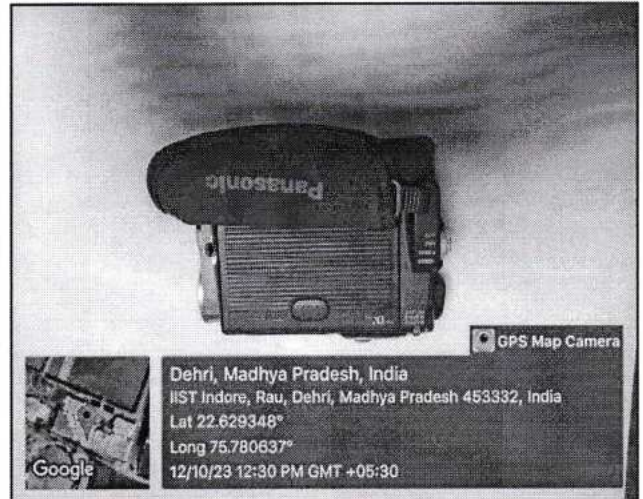

Indore Institute of Management & Research

Affiliated to - DAVV(Indore) & Approved by - AICTE(New Delhi)

Anshu
Principal
Indore Institute of Management
and Research
Opp. IIM, Pithampur Road,
RAIL, INDORE (M.P.)